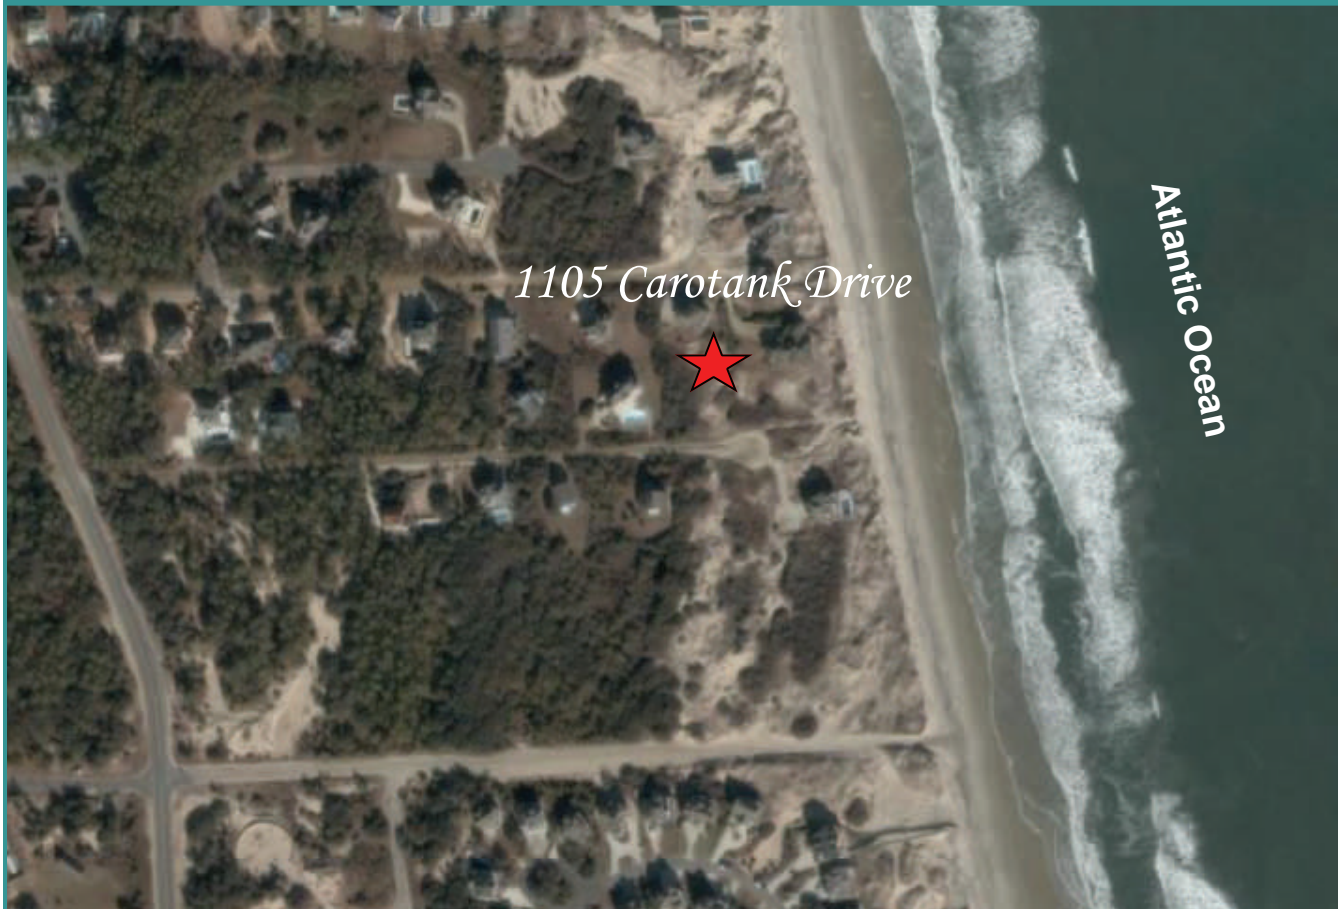

LOT 1 1101 Carotank Drive
\$998,000

LOT 2 1105 Carotank Drive
\$548,000

THE RICH COMPANY **Alex Rich**
C 252-256-1279

AVAILABILITY: NOW

AREA DESCRIPTION: Located in Corolla Village on North Carolina's Currituck Outer Banks. Upscale, relaxed living and vacation area. Full-time population is only 500 people. Pristine and vast, fine sand beaches with the expansive Atlantic Ocean at your back door. Visit the Currituck Beach Lighthouse, swim, kayak, fish, watch the wild horses, and just enjoy life.

VISIT OUR WEBSITE:
www.rich-company.com to view Restrictive Covenants.

Corolla Village

1-866-382-RICH

1101 Carotank Drive, Corolla, NC 27927

1101 Carotank Drive (Oceanfront)

Build your home or vacation house on this oceanfront lot.
100 oceanfront feet with high dunes and spectacular views.

Priced at \$998,000

1105 Carotank Drive, Corolla, NC 27927

1105 Carotank Drive (Ocean View)

Located in Corolla Village, build your home or vacation house on this lot with close proximity to the Atlantic Ocean. Large lot with high dunes for an unobstructed view of the Atlantic Ocean.