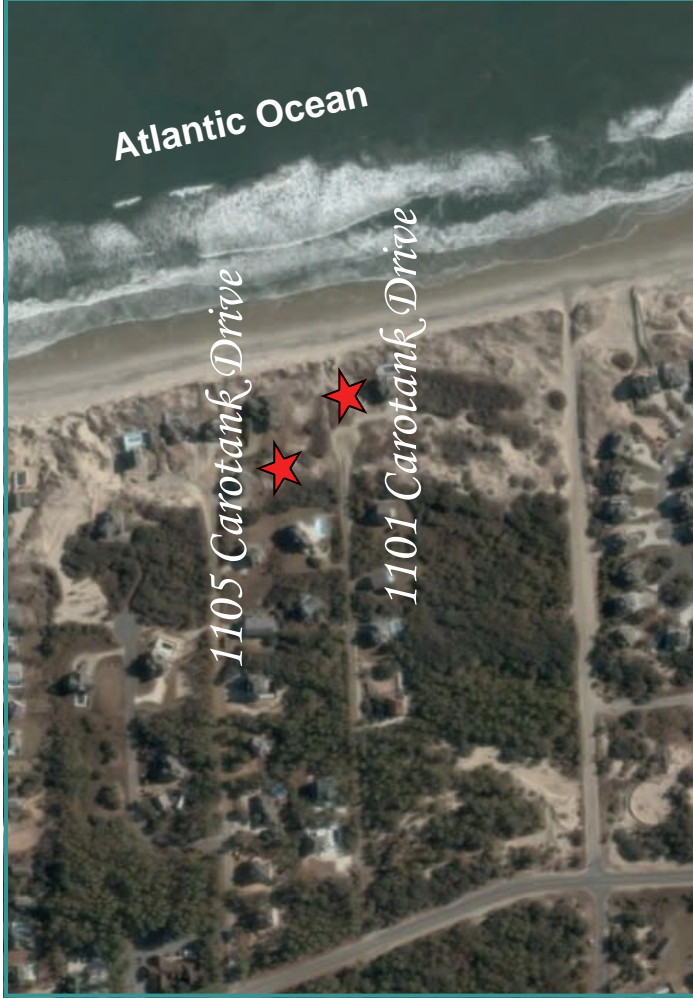

Corolla Village

Live Your Fantasy Overlooking the Atlantic Ocean...

1101 Carotank Drive
1105 Carotank Drive
Corolla, NC 27927

THE RICH COMPANY
400 South Water Street
Suite 204
Elizabeth City, NC

252-338-5432
866-382-RICH
www.rich-company.com

*Located in Corolla Village on
North Carolina's Currituck Outer Banks.*

*Corolla Village
1101 Carotank Drive
1105 Carotank Drive
Corolla, NC 27927*

LOCATION: Corolla Village
North Carolina's Outer Banks

LOT 1 1101 Carotank Drive
\$998,000

LOT 2 1105 Carotank Drive
\$548,000

THE RICH COMPANY **Alex Rich**
C 252-256-1279

AVAILABILITY: NOW

AREA DESCRIPTION: Located in Corolla Village on North Carolina's Currituck Outer Banks. Upscale, relaxed living and vacation area. Full-time population is only 500 people. Pristine and vast, fine sand beaches with the expansive Atlantic Ocean at your back door. Visit the Currituck Beach Lighthouse, swim, kayak, fish, watch the wild horses, and just enjoy life.

Priced at \$998,000

1105 Carotank Drive, Corolla, NC 27927

1105 Carotank Drive (Ocean View)

Located in Corolla Village, build your home or vacation house on this lot with close proximity to the Atlantic Ocean. Large lot with high dunes for an unobstructed view of the Atlantic Ocean.