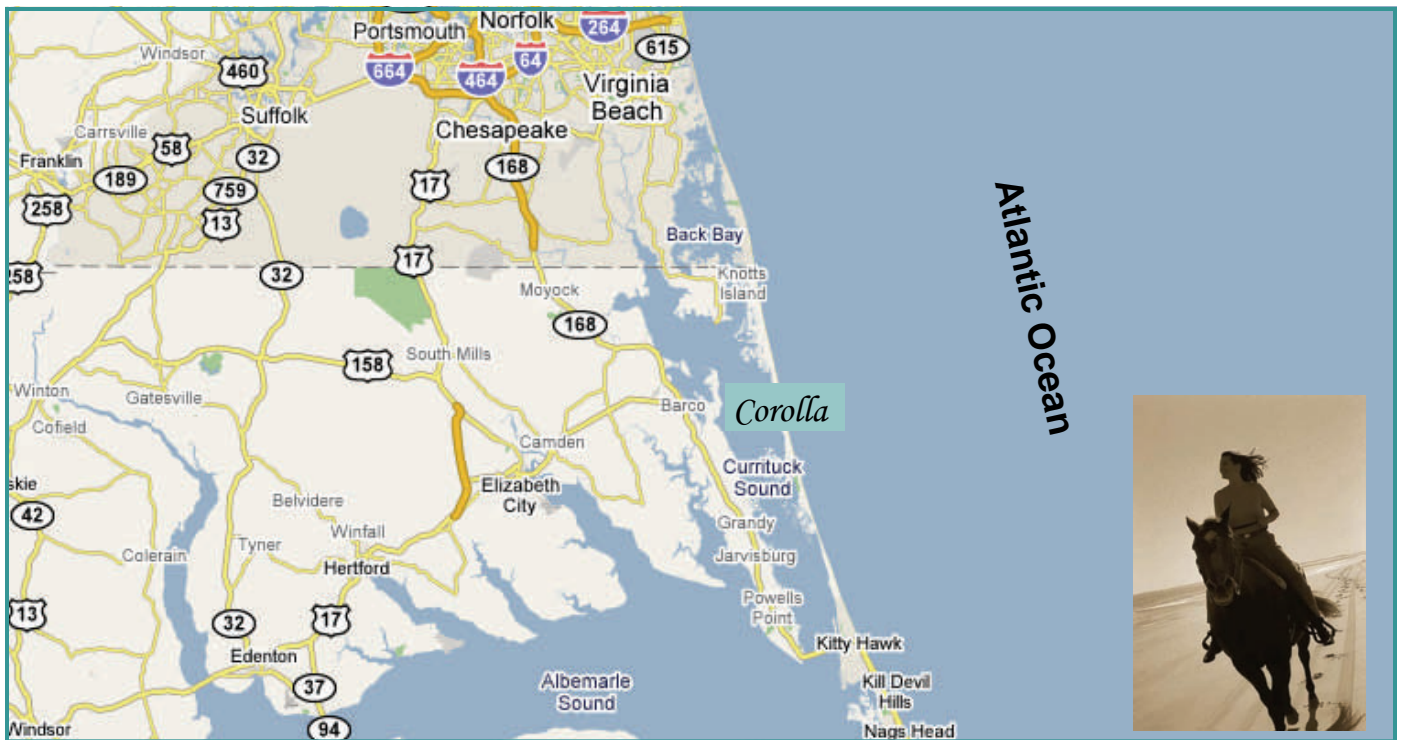

LOT 1 1101 Carotank Drive
\$998,000

LOT 2 1105 Carotank Drive
\$548,000

THE RICH COMPANY **Alex Rich**
C 252-256-1279

AVAILABILITY: NOW

AREA DESCRIPTION: Located in Corolla Village on North Carolina's Currituck Outer Banks. Upscale, relaxed living and vacation area. Full-time population is only 500 people. Pristine and vast, fine sand beaches with the expansive Atlantic Ocean at your back door. Visit the Currituck Beach Lighthouse, swim, kayak, fish, watch the wild horses, and just enjoy life.

Priced at \$998,000

1105 Carotank Drive, Corolla, NC 27927

1105 Carotank Drive (Ocean View)

Located in Corolla Village, build your home or vacation house on this lot with close proximity to the Atlantic Ocean. Large lot with high dunes for an unobstructed view of the Atlantic Ocean.

Priced at \$548,000

Corolla Village, Corolla, NC 27927

Reach Corolla from the north, traveling down U.S. Highway 64 then U.S. Highway 158 from Virginia. At Kitty Hawk, North Carolina, U.S. 158 joins up with N.C. Highway 12 N., which leads directly to Corolla. You can access Corolla by boat, small plane, or vehicle via a two-lane highway.